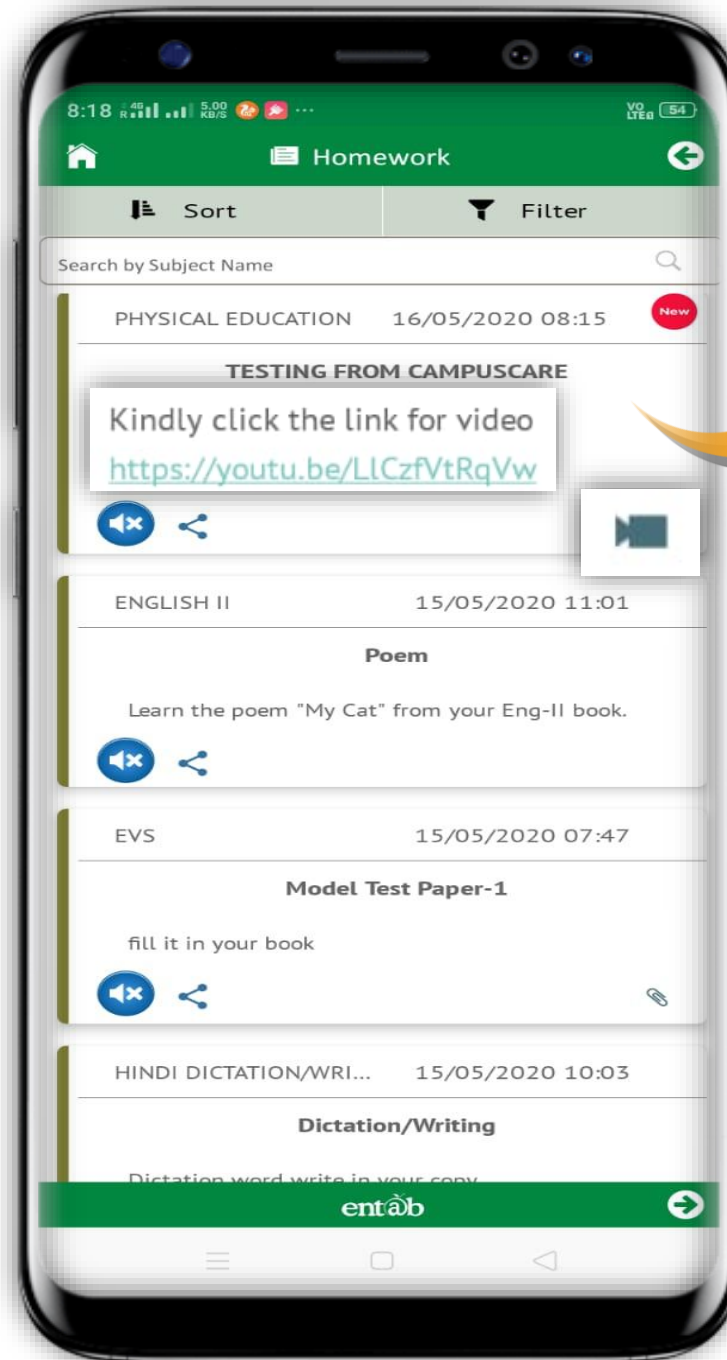

Homework

Assignment

Kindly click on link as given in description box, for few devices the video icon is not responding. We are working over, once it rectify you will be able to access through video icon.

How to Register Query via Mobile app

Request all Parents to register there query via in app Need Help option as given in image ,than fill the required details , you will get the assistance call with in 24 working hours